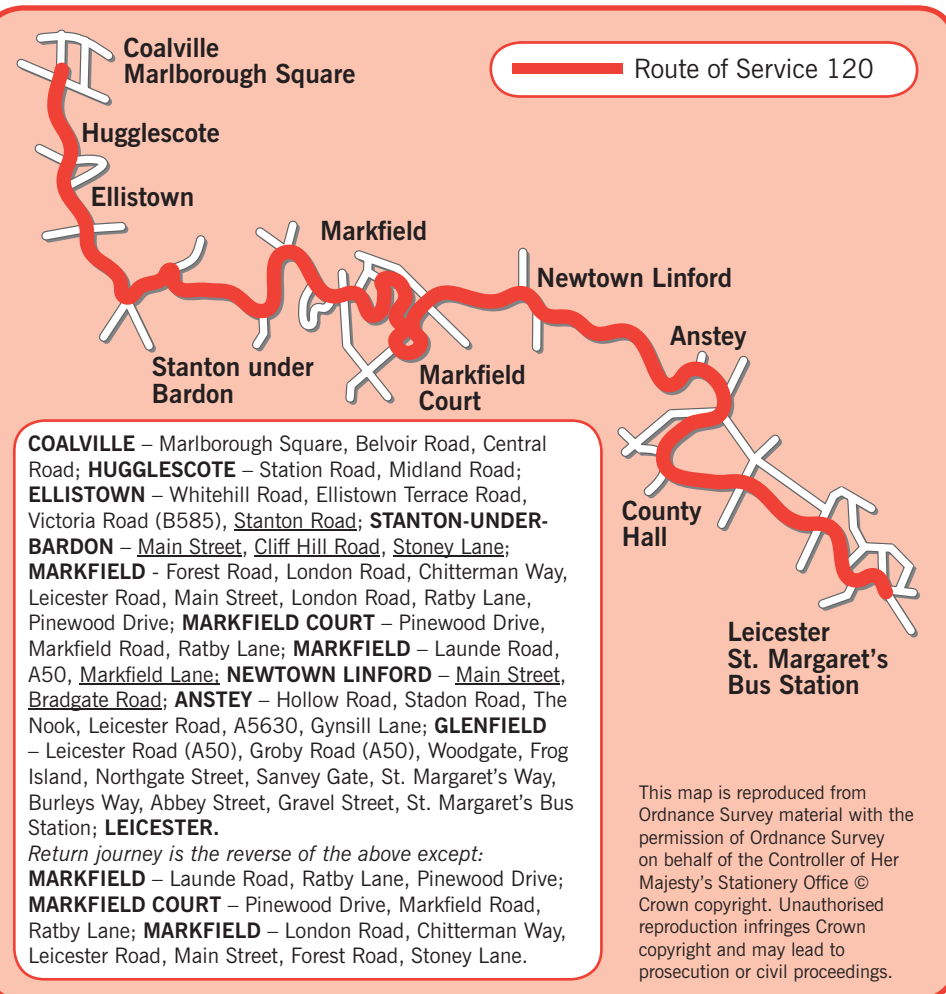

### Newton Linford to Leicester

£1.60 adult single, £3.00 adult return

### Markfield Court to Anstey

£1.50 adult single, £2.80 adult return

*Child concessions approximately half fare. Older and disabled persons' travel concessions valid in accordance with current terms and conditions.*

## Coalville - Stanton - Markfield - Newtown Linford - Leicester 120

## Leicester - Newtown Linford - Markfield - Stanton - Coalville 120